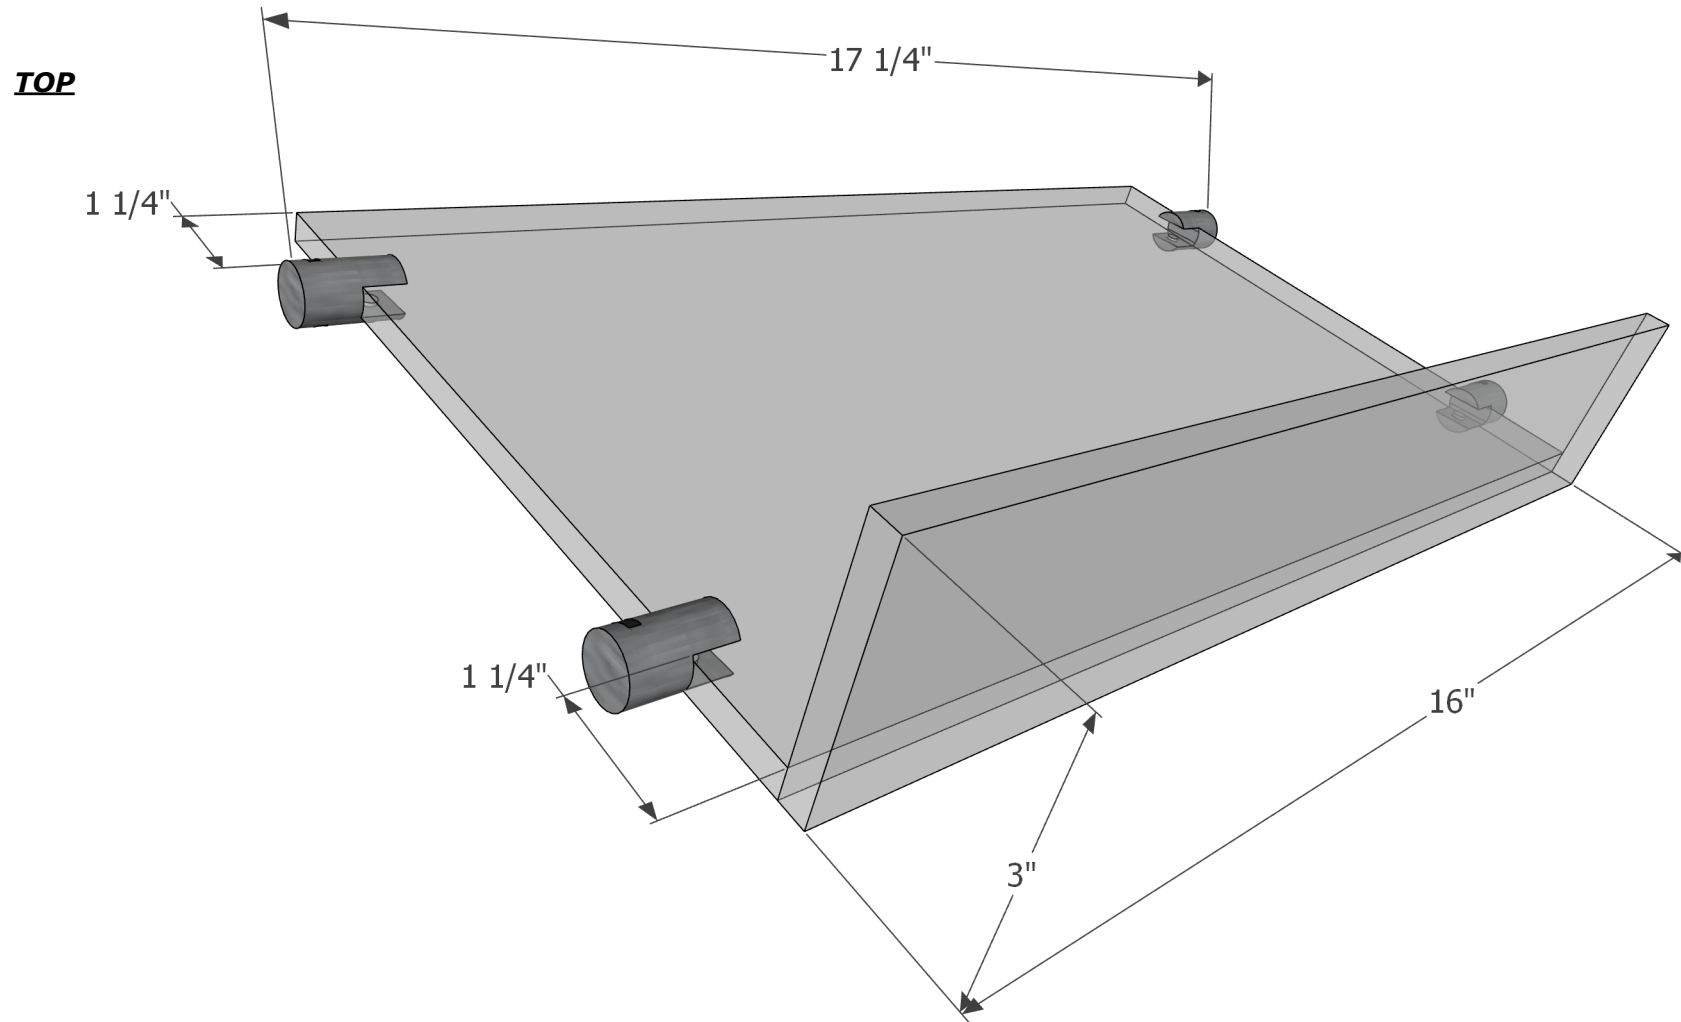

Float Glass Shelving Wine Racking Installation Instructions

For cable installation procedure please follow "Float Racking Installation Instructions"

PRESENTATION SHELF

PG. 5 of 6
(installation)

Blue Grouse Wine Cellars

604.929.3180
1.888.400.CORK(2675)