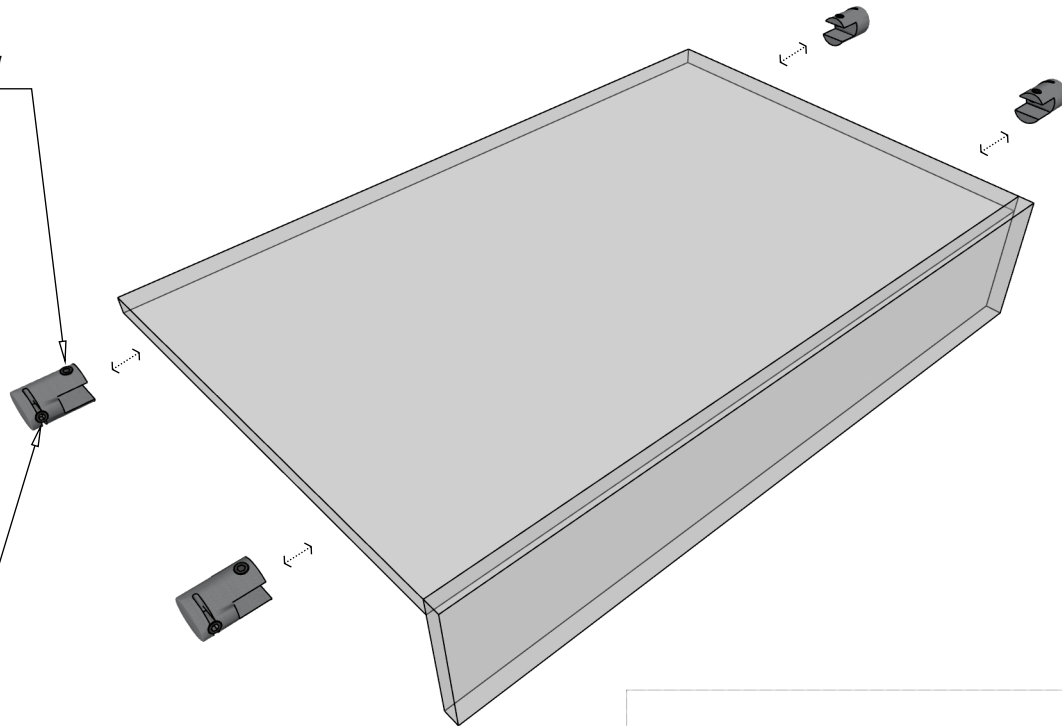

# Float Glass Shelving Wine Racking Installation Instructions

For cable installation procedure please follow "Float Racking Installation Instructions"

## STANDARD GLASS SHELF

PG. 3 of 6  
(installation)

**Blue Grouse Wine Cellars**

604.929.3180  
1.888.400.CORK(2675)

## PRESENTATION SHELF

Clip to shelf Allen screw  
(with acrylic tip)

Clip to cable  
Allen screw

Attach 2 **shelf/cable clips** to each side of each glass shelf. Each glass shelf requires 4 clips - 2 for left side, and 2 for right side. Follow dimensions on next pages to ensure all clips are installed on each glass shelf in the same position so that shelves are in line when attaching them to the cables. Allen screws are provided.  
(IMPORTANT: Do not over-tighten the Allen screw. You may crack the glass).