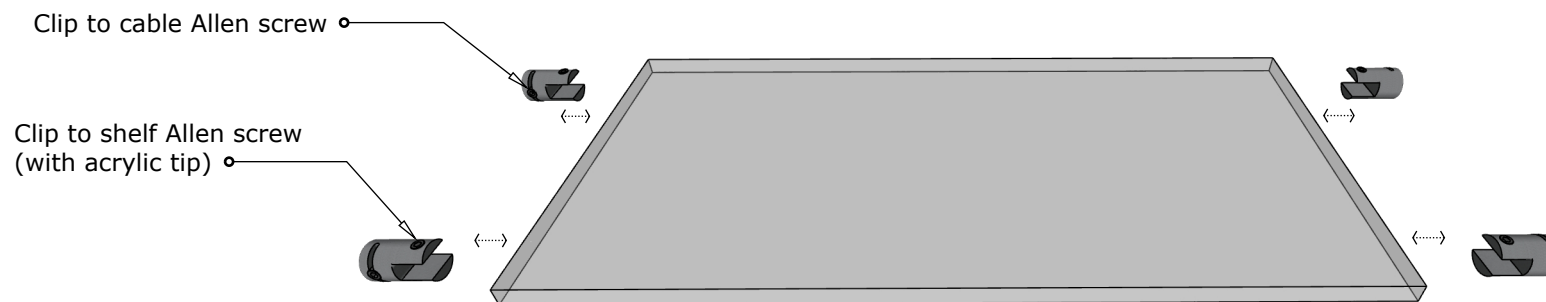

# Float Glass Shelving Wine Racking Installation Instructions

For cable installation procedure please follow "Float Racking Installation Instructions"

PG. 1 of 6  
(installation)

**Blue Grouse Wine Cellars**

## STANDARD GLASS SHELF

Attach 2 **shelf/cable clips** to each side of each glass shelf. Each glass shelf requires 4 clips. Follow dimensions on next pages to ensure all clips are installed on each glass shelf in the same position so that shelves are in line when attaching them to the cables. Allen screws are provided.  
(IMPORTANT: Do not over-tighten the Allen screw. You may crack the glass).