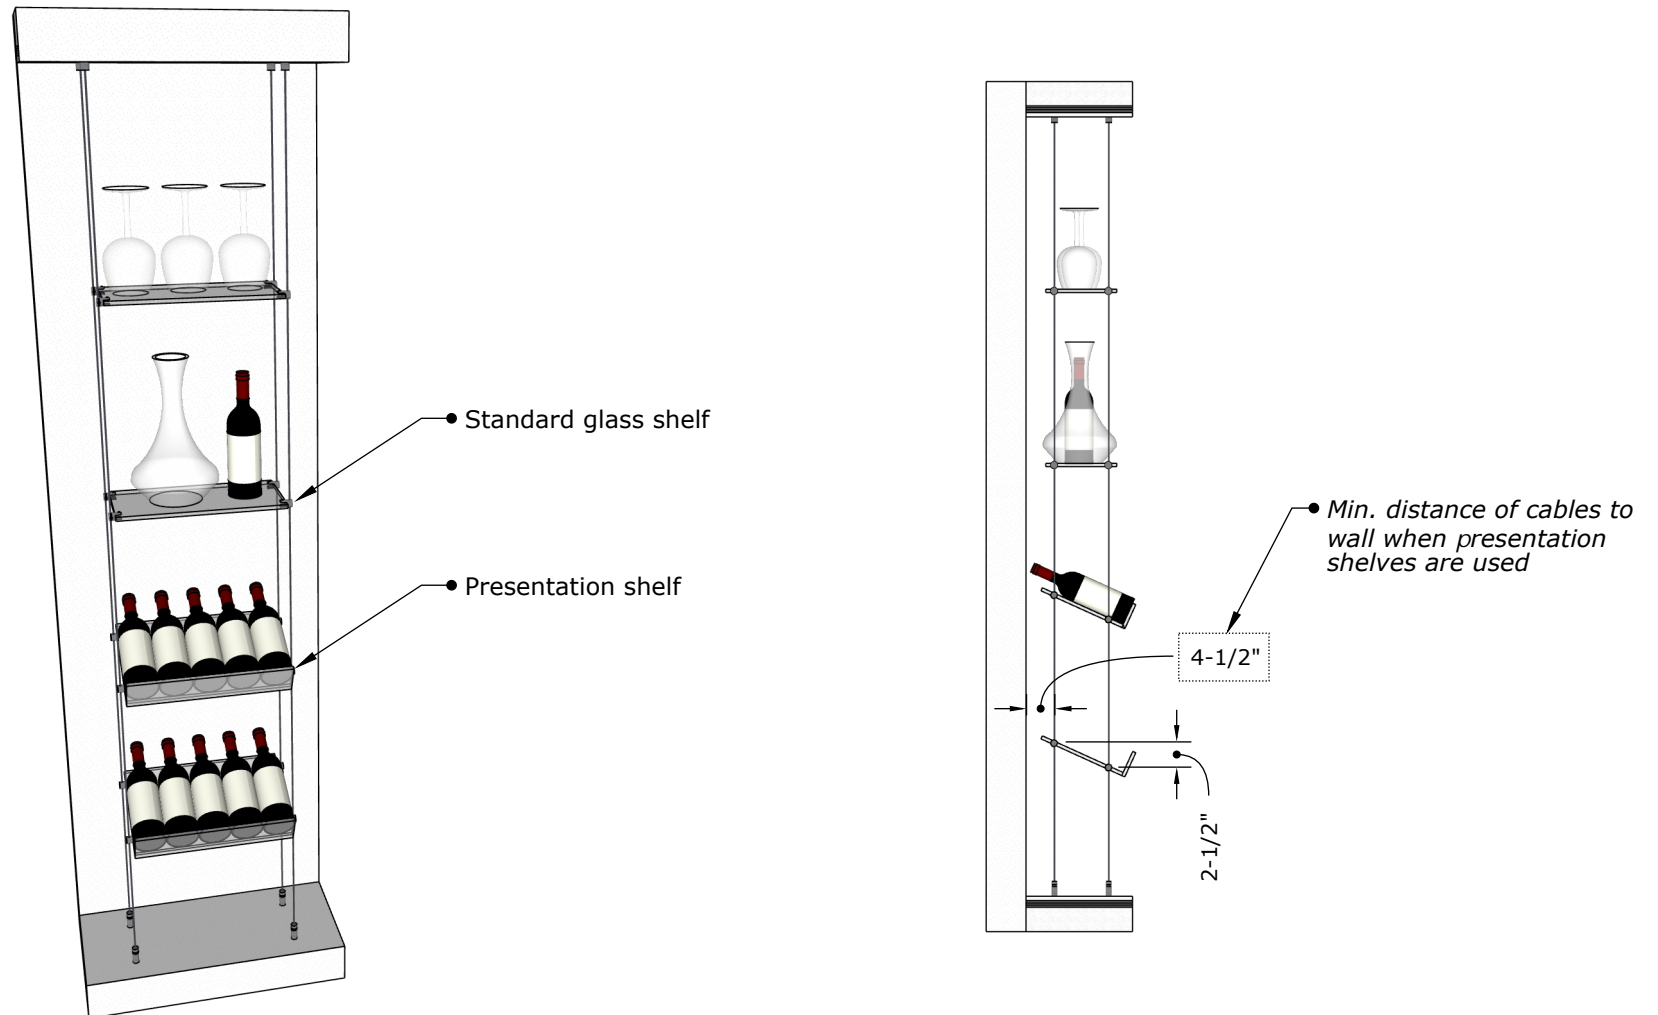

# Float Glass Shelving Wine Racking Installation Instructions

For cable installation procedure please follow "Float Racking Installation Instructions"

PG. 1 of 6  
(installation)

**Blue Grouse Wine Cellars**

# Float Glass Shelving Wine Racking Installation Instructions

For cable installation procedure please follow "Float Racking Installation Instructions"

## STANDARD GLASS SHELF

Attach 2 **shelf/cable clips** to each side of each glass shelf. Each glass shelf requires 4 clips. Follow dimensions on next pages to ensure all clips are installed on each glass shelf in the same position so that shelves are in line when attaching them to the cables. Allen screws are provided.  
(IMPORTANT: Do not over-tighten the Allen screw. You may crack the glass).