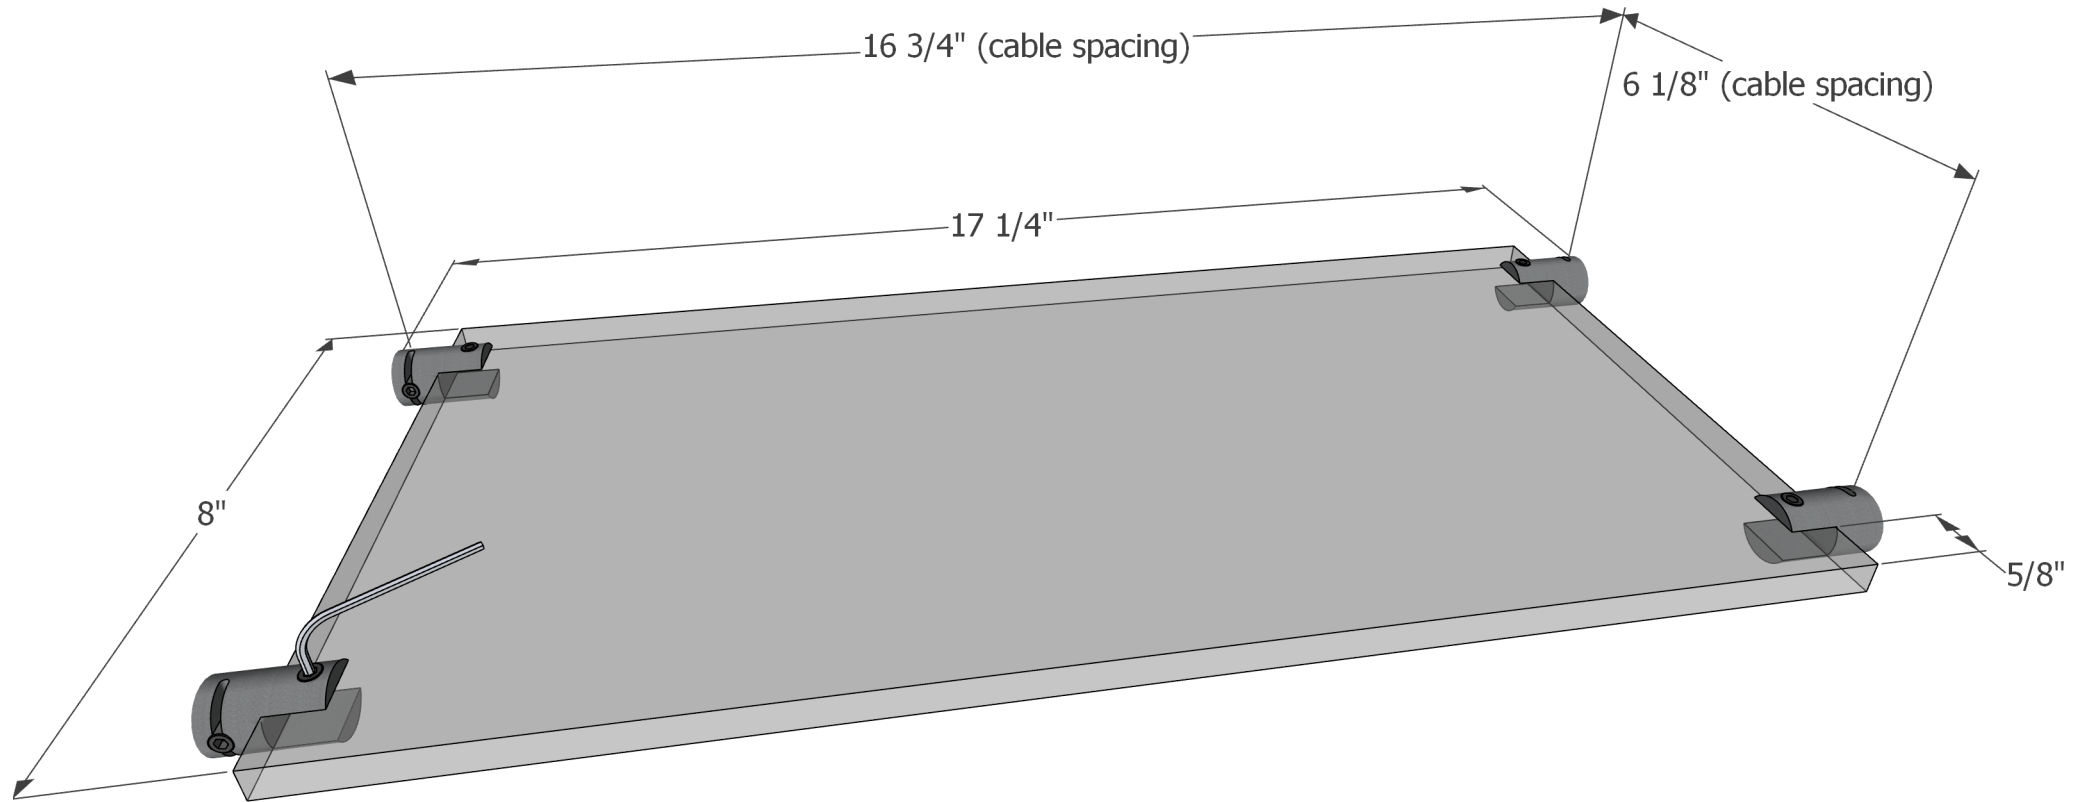

Float Glass Shelving Wine Racking Installation Instructions

For cable installation procedure please follow "Float Racking Installation Instructions"

STANDARD GLASS SHELF

PG. 3 of 6
(installation)

Blue Grouse Wine Cellars

604.929.3180
1.888.400.CORK(2675)