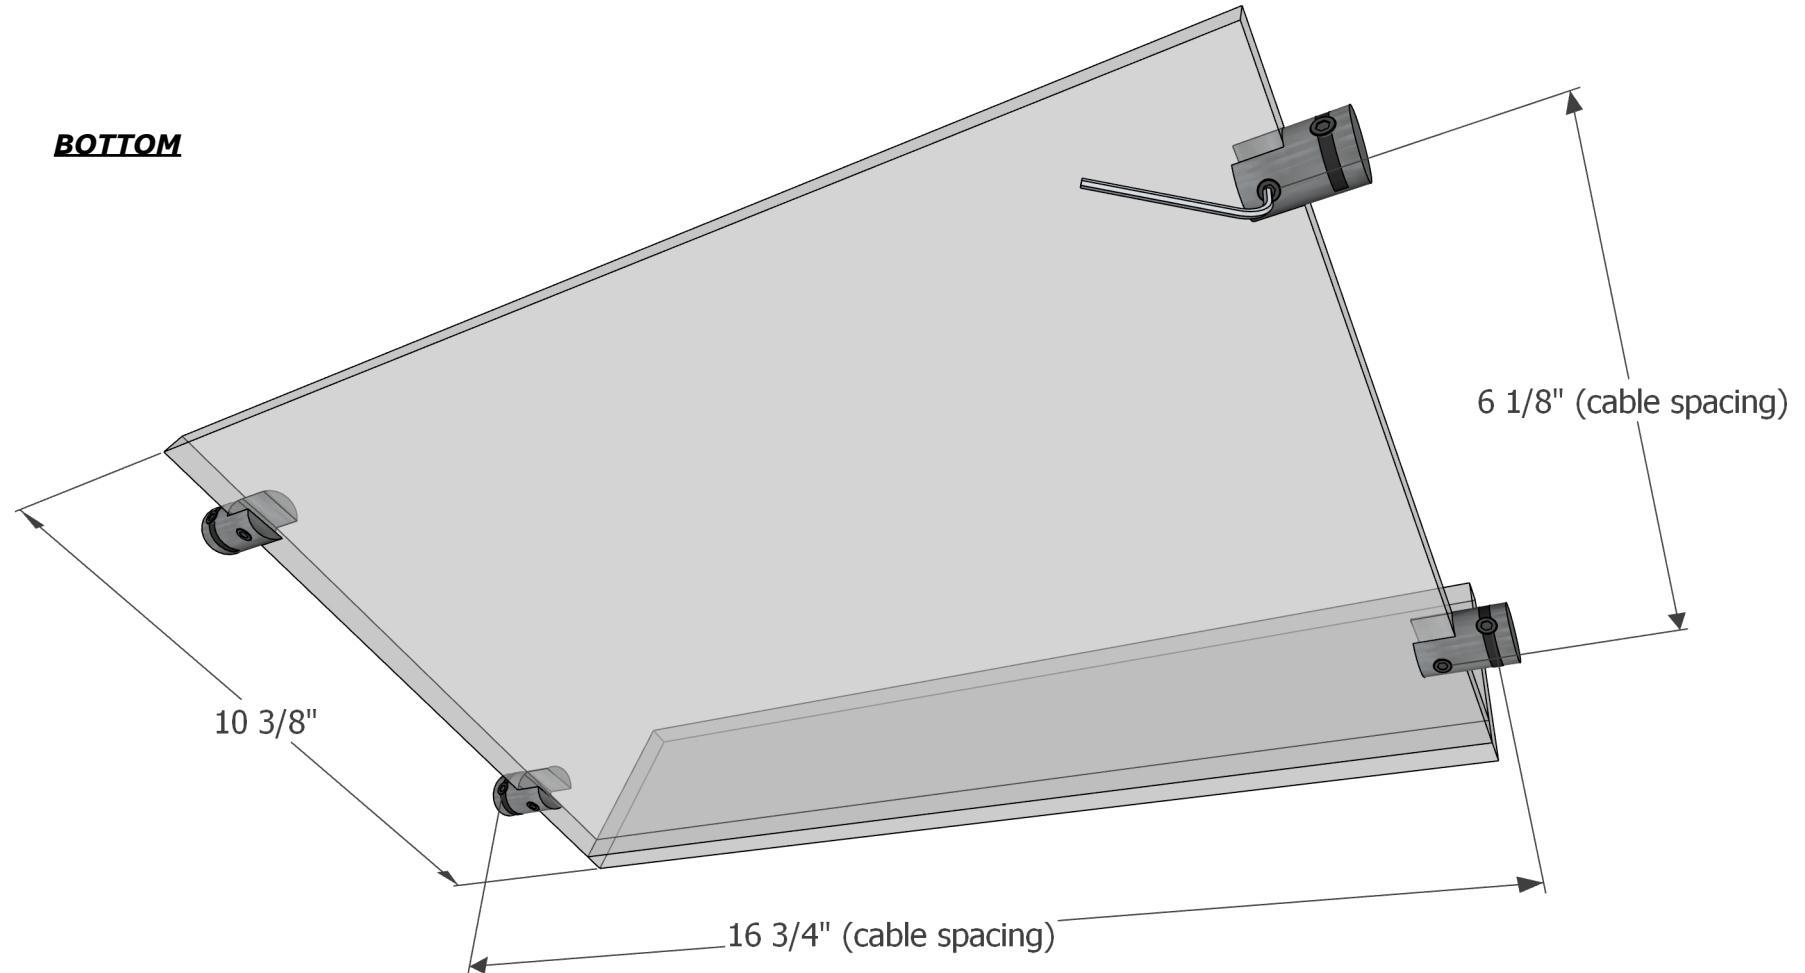

Float Glass Shelving Wine Racking Installation Instructions

For cable installation procedure please follow "Float Racking Installation Instructions"

PRESENTATION SHELF

BOTTOM

PG. 6 of 6
(installation)

Blue Grouse Wine Cellars

604.929.3180
1.888.400.CORK(2675)