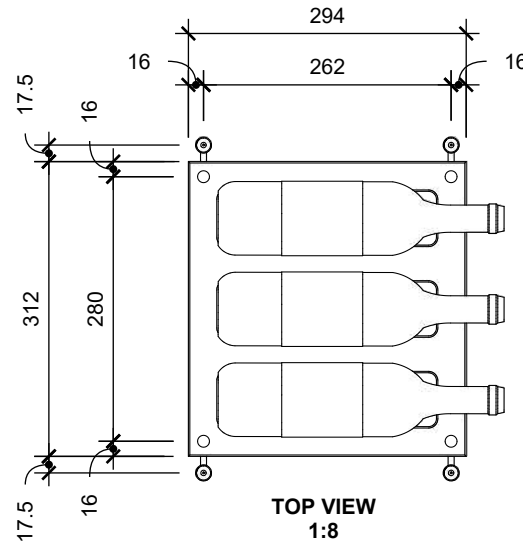

# LUMINA WINE DISPLAY | TRIPLE WIDE

SPECIFICATION GUIDE

REFER TO  
CHART PG 2

**FRONT VIEW**  
1:16

\* SHELF SPACING MEASURED FROM  
BOTTOM OF SHELF-STOP HARDWARE

**SIDE VIEW**  
1:16

**SIDE DETAIL**  
1:4

**TOP VIEW**  
1:8

**NOTE:**  
ALL SHELF SPACINGS MEASURED  
FROM CENTER OF RODS

## TRIPLE WIDE DENSITY 175mm SHELF SPACING

HEIGHT	BOTTLES	A	B
6'-0" (1829mm)	27	258	171
6'-6" (1981mm)	30	247	160
7'-0" (2134mm)	33	235	148
7'-6" (2286mm)	36	224	137
8'-0" (2438mm)	39	213	126
8'-6" (2591mm)	42	201	114
9'-0" (2743mm)	45	191	102
9'-6" (2896mm)	45	266	179
10'-0" (3048mm)	48	255	168
10'-6" (3200mm)	51	244	157
11'-0" (3353mm)	54	232	145
11'-6" (3505mm)	57	221	134
12'-0" (3658mm)	60	210	123
12'-6" (3810mm)	63	198	112
13'-0" (3962mm)	63	275	188

## TOTAL CABLE LENGTH

HEIGHT	6ft (1829mm)	6.5ft (1981mm)	7ft (2134mm)	7.5ft (2286mm)	8ft (2438mm)	8.5ft (2591mm)	9ft (2743mm)	9.5ft (2896mm)
CABLE	24 ft (7315mm)	26 ft (7925mm)	28ft (8534mm)	30 ft (9144mm)	32ft (9754mm)	34ft (10363mm)	36ft (10973mm)	38 ft (11582mm)