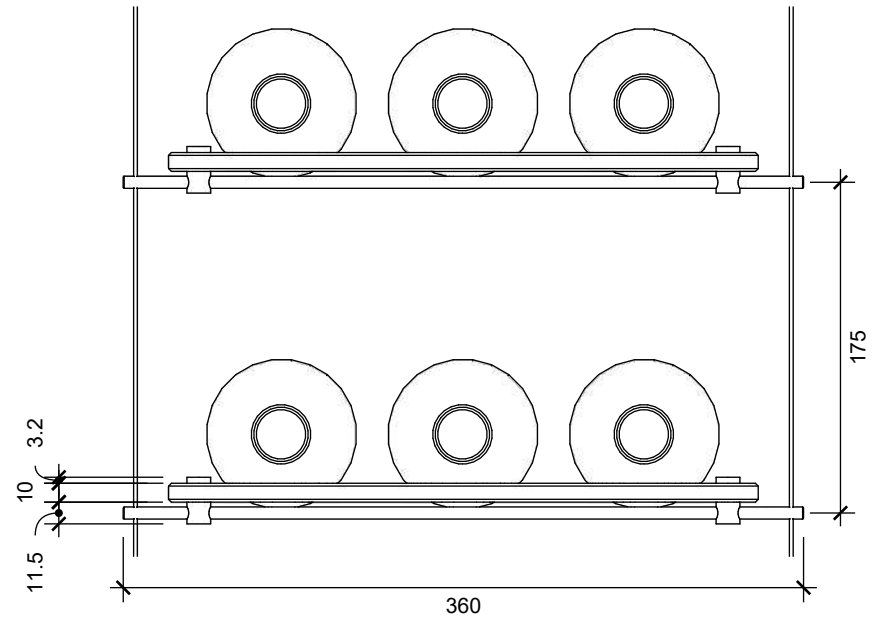

# LUMINA WINE DISPLAY | TRIPLE WIDE

SPECIFICATION GUIDE

REFER TO  
CHART PG 2

**FRONT VIEW**  
1:16

\* SHELF SPACING MEASURED FROM  
BOTTOM OF SHELF-STOP HARDWARE

**SIDE VIEW**  
1:16

**SIDE DETAIL**  
1:4

**TOP VIEW**  
1:8

**NOTE:**  
ALL SHELF SPACINGS MEASURED  
FROM CENTER OF RODS

## TRIPLE WIDE DENSITY 175mm SHELF SPACING

HEIGHT	BOTTLES	A	B
6'-0" (1829mm)	27	258	171
6'-6" (1981mm)	30	247	160
7'-0" (2134mm)	33	235	148
7'-6" (2286mm)	36	224	137
8'-0" (2438mm)	39	213	126
8'-6" (2591mm)	42	201	114
9'-0" (2743mm)	45	191	102
9'-6" (2896mm)	45	266	179
10'-0" (3048mm)	48	255	168
10'-6" (3200mm)	51	244	157
11'-0" (3353mm)	54	232	145
11'-6" (3505mm)	57	221	134
12'-0" (3658mm)	60	210	123
12'-6" (3810mm)	63	198	112
13'-0" (3962mm)	63	275	188

HEIGHT	10ft (3048mm)	10.5ft (3200mm)	11ft (3353mm)	11.5ft (3505mm)	12ft (3658mm)	12.5ft (3810mm)	13ft (3962mm)
CABLE	40ft (12192mm)	42ft (12802mm)	44ft (13411mm)	46ft (14021mm)	48ft (14630mm)	50ft (15240mm)	5ft (15850mm)