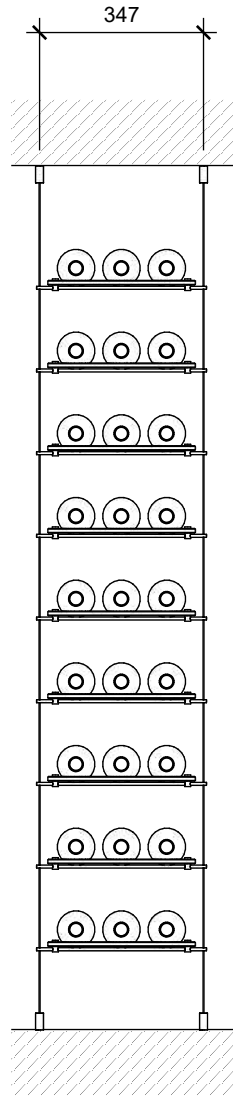

# LUMINA WINE DISPLAY | TRIPLE WIDE

SPECIFICATION GUIDE

REFER TO  
CHART PG 2

**FRONT VIEW**  
1:16

\* SHELF SPACING MEASURED FROM  
BOTTOM OF SHELF-STOP HARDWARE

**SIDE VIEW**  
1:16

**SIDE DETAIL**  
1:4

**TOP VIEW**  
1:8

**NOTE:**  
ALL SHELF SPACINGS MEASURED  
FROM CENTER OF RODS

## TRIPLE WIDE DENSITY 175mm SHELF SPACING

HEIGHT	BOTTLES	A	B
6'-0" (1829mm)	27	258	171
6'-6" (1981mm)	30	247	160
7'-0" (2134mm)	33	235	148
7'-6" (2286mm)	36	224	137
8'-0" (2438mm)	39	213	126
8'-6" (2591mm)	42	201	114
9'-0" (2743mm)	45	191	102
9'-6" (2896mm)	45	266	179
10'-0" (3048mm)	48	255	168
10'-6" (3200mm)	51	244	157
11'-0" (3353mm)	54	232	145
11'-6" (3505mm)	57	221	134
12'-0" (3658mm)	60	210	123
12'-6" (3810mm)	63	198	112
13'-0" (3962mm)	63	275	188

## TOTAL CABLE LENGTH

HEIGHT	6ft (1829mm)	6.5ft (1981mm)	7ft (2134mm)	7.5ft (2286mm)	8ft (2438mm)	8.5ft (2591mm)	9ft (2743mm)	9.5ft (2896mm)
CABLE	24 ft (7315mm)	26 ft (7925mm)	28ft (8534mm)	30 ft (9144mm)	32ft (9754mm)	34ft (10363mm)	36ft (10973mm)	38 ft (11582mm)