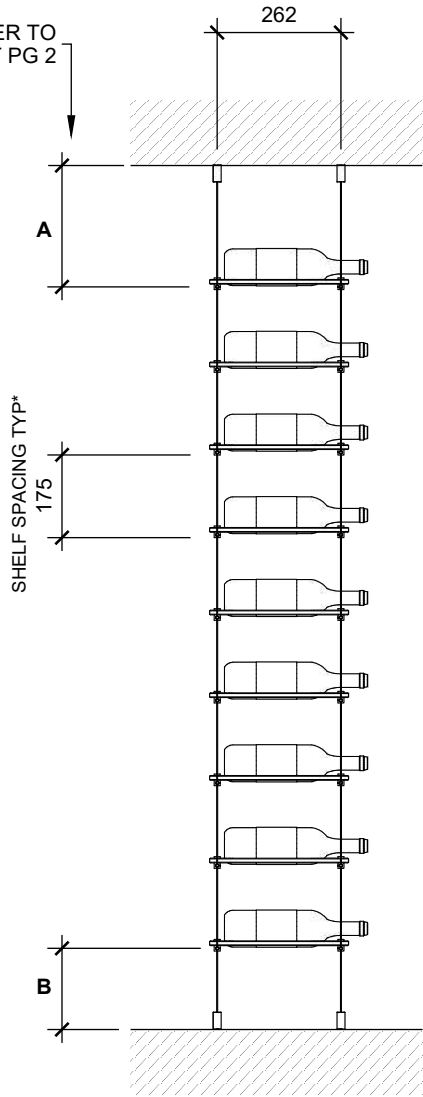

# LUMINA WINE DISPLAY | TRIPLE WIDE

SPECIFICATION GUIDE

REFER TO  
CHART PG 2

**FRONT VIEW**  
1:16

\* SHELF SPACING MEASURED FROM  
BOTTOM OF SHELF-STOP HARDWARE

**SIDE VIEW**  
1:16

**SIDE DETAIL**  
1:4

**TOP VIEW**  
1:8

**NOTE:**  
ALL SHELF SPACINGS MEASURED  
FROM CENTER OF RODS

## TRIPLE WIDE DENSITY 175mm SHELF SPACING

HEIGHT	BOTTLES	A	B
6'-0" (1829mm)	27	258	171
6'-6" (1981mm)	30	247	160
7'-0" (2134mm)	33	235	148
7'-6" (2286mm)	36	224	137
8'-0" (2438mm)	39	213	126
8'-6" (2591mm)	42	201	114
9'-0" (2743mm)	45	191	102
9'-6" (2896mm)	45	266	179
10'-0" (3048mm)	48	255	168
10'-6" (3200mm)	51	244	157
11'-0" (3353mm)	54	232	145
11'-6" (3505mm)	57	221	134
12'-0" (3658mm)	60	210	123
12'-6" (3810mm)	63	198	112
13'-0" (3962mm)	63	275	188

HEIGHT	10ft (3048mm)	10.5ft (3200mm)	11ft (3353mm)	11.5ft (3505mm)	12ft (3658mm)	12.5ft (3810mm)	13ft (3962mm)
CABLE	40ft (12192mm)	42ft (12802mm)	44ft (13411mm)	46ft (14021mm)	48ft (14630mm)	50ft (15240mm)	5ft (15850mm)