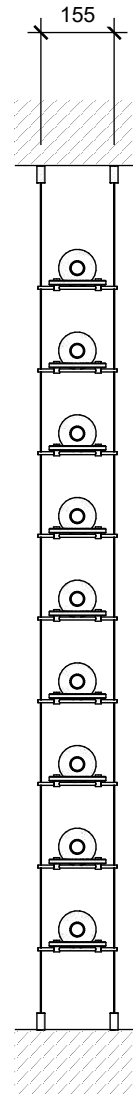

# LUMINA WINE DISPLAY | SINGLE WIDE

SPECIFICATION GUIDE

**FRONT VIEW**  
1:16

**SIDE VIEW**  
1:16

**SIDE DETAIL**  
1:4

**TOP VIEW**  
1:8

**NOTE:**  
ALL SHELF SPACINGS MEASURED  
FROM CENTER OF RODS

# LUMINA WINE DISPLAY | SINGLE WIDE

SPECIFICATION GUIDE

## SINGLE WIDE DENSITY 175mm SHELF SPACING

| HEIGHT          | BOTTLES | A   | B   |
|-----------------|---------|-----|-----|
| 6'-0" (1829mm)  | 9       | 258 | 171 |
| 6'-6"(1981mm)   | 10      | 247 | 160 |
| 7'-0" (2134mm)  | 11      | 235 | 148 |
| 7'-6"(2286mm)   | 12      | 224 | 137 |
| 8'-0" (2438mm)  | 13      | 213 | 126 |
| 8'-6"(2591mm)   | 14      | 201 | 114 |
| 9'-0" (2743mm)  | 15      | 191 | 102 |
| 9'-6" (2896mm)  | 15      | 266 | 179 |
| 10'-0" (3048mm) | 16      | 255 | 168 |
| 10'-6"(3200mm)  | 17      | 244 | 157 |
| 11'-0" (3353mm) | 18      | 232 | 145 |
| 11'-6"(3505mm)  | 19      | 221 | 134 |
| 12'-0" (3658mm) | 20      | 210 | 123 |
| 12'-6"(3810mm)  | 21      | 198 | 112 |
| 13'-0" (3962mm) | 21      | 275 | 188 |

## TOTAL CABLE LENGTH

| HEIGHT | 6ft (1829mm)   | 6.5ft (1981mm) | 7ft (2134mm)  | 7.5ft (2286mm) | 8ft (2438mm)  | 8.5ft (2591mm) | 9ft (2743mm)   | 9.5ft (2896mm)  |
|--------|----------------|----------------|---------------|----------------|---------------|----------------|----------------|-----------------|
| CABLE  | 24 ft (7315mm) | 26 ft (7925mm) | 28ft (8534mm) | 30 ft (9144mm) | 32ft (9754mm) | 34ft (10363mm) | 36ft (10973mm) | 38 ft (11582mm) |