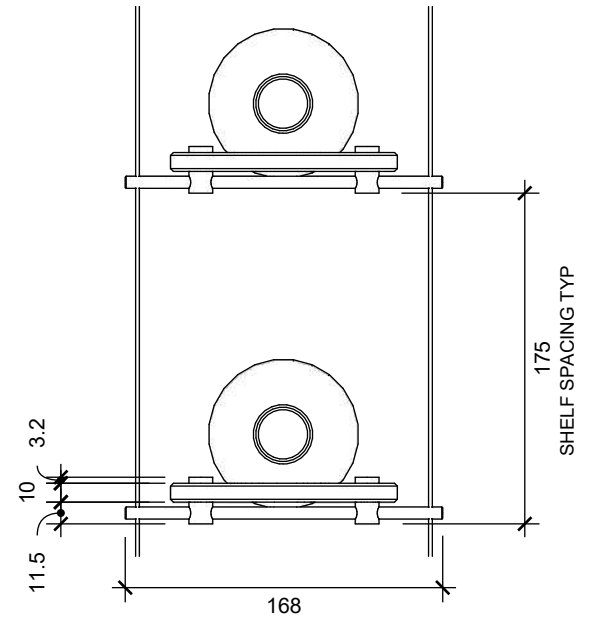

# LUMINA WINE DISPLAY | SINGLE WIDE

SPECIFICATION GUIDE

**FRONT VIEW**  
1:16

**SIDE VIEW**  
1:16

**SIDE DETAIL**  
1:4

**TOP VIEW**  
1:8

**NOTE:**  
ALL SHELF SPACINGS MEASURED  
FROM CENTER OF RODS

## SINGLE WIDE DENSITY 175mm SHELF SPACING

| HEIGHT          | BOTTLES | A   | B   |
|-----------------|---------|-----|-----|
| 6'-0" (1829mm)  | 9       | 258 | 171 |
| 6'-6"(1981mm)   | 10      | 247 | 160 |
| 7'-0" (2134mm)  | 11      | 235 | 148 |
| 7'-6"(2286mm)   | 12      | 224 | 137 |
| 8'-0" (2438mm)  | 13      | 213 | 126 |
| 8'-6"(2591mm)   | 14      | 201 | 114 |
| 9'-0" (2743mm)  | 15      | 191 | 102 |
| 9'-6" (2896mm)  | 15      | 266 | 179 |
| 10'-0" (3048mm) | 16      | 255 | 168 |
| 10'-6"(3200mm)  | 17      | 244 | 157 |
| 11'-0" (3353mm) | 18      | 232 | 145 |
| 11'-6"(3505mm)  | 19      | 221 | 134 |
| 12'-0" (3658mm) | 20      | 210 | 123 |
| 12'-6"(3810mm)  | 21      | 198 | 112 |
| 13'-0" (3962mm) | 21      | 275 | 188 |

## TOTAL CABLE LENGTH

| HEIGHT | 6ft (1829mm)   | 6.5ft (1981mm) | 7ft (2134mm)  | 7.5ft (2286mm) | 8ft (2438mm)  | 8.5ft (2591mm) | 9ft (2743mm)   | 9.5ft (2896mm)  |
|--------|----------------|----------------|---------------|----------------|---------------|----------------|----------------|-----------------|
| CABLE  | 24 ft (7315mm) | 26 ft (7925mm) | 28ft (8534mm) | 30 ft (9144mm) | 32ft (9754mm) | 34ft (10363mm) | 36ft (10973mm) | 38 ft (11582mm) |

| HEIGHT | 10ft (3048mm)  | 10.5ft (3200mm) | 11ft (3353mm)  | 11.5ft (3505mm) | 12ft (3658mm)  | 12.5ft (3810mm) | 13ft (3962mm) |
|--------|----------------|-----------------|----------------|-----------------|----------------|-----------------|---------------|
| CABLE  | 40ft (12192mm) | 42ft (12802mm)  | 44ft (13411mm) | 46ft (14021mm)  | 48ft (14630mm) | 50ft (15240mm)  | 5ft (15850mm) |