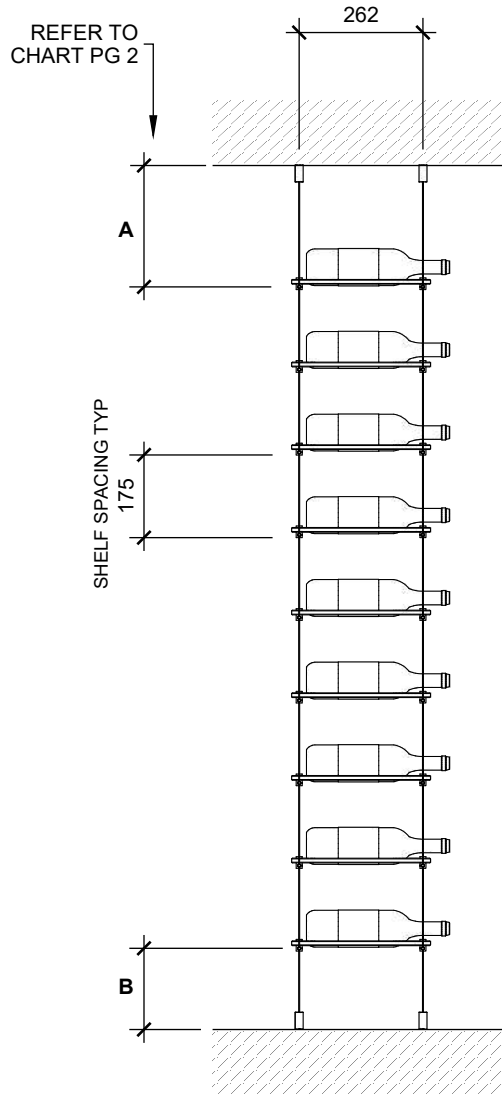

# LUMINA WINE DISPLAY | SINGLE WIDE

SPECIFICATION GUIDE

**FRONT VIEW**  
1:16

**SIDE VIEW**  
1:16

**SIDE DETAIL**  
1:4

**TOP VIEW**  
1:8

**NOTE:**  
ALL SHELF SPACINGS MEASURED  
FROM CENTER OF RODS

## SINGLE WIDE DENSITY 175mm SHELF SPACING

| HEIGHT          | BOTTLES | A   | B   |
|-----------------|---------|-----|-----|
| 6'-0" (1829mm)  | 9       | 258 | 171 |
| 6'-6"(1981mm)   | 10      | 247 | 160 |
| 7'-0" (2134mm)  | 11      | 235 | 148 |
| 7'-6"(2286mm)   | 12      | 224 | 137 |
| 8'-0" (2438mm)  | 13      | 213 | 126 |
| 8'-6"(2591mm)   | 14      | 201 | 114 |
| 9'-0" (2743mm)  | 15      | 191 | 102 |
| 9'-6" (2896mm)  | 15      | 266 | 179 |
| 10'-0" (3048mm) | 16      | 255 | 168 |
| 10'-6"(3200mm)  | 17      | 244 | 157 |
| 11'-0" (3353mm) | 18      | 232 | 145 |
| 11'-6"(3505mm)  | 19      | 221 | 134 |
| 12'-0" (3658mm) | 20      | 210 | 123 |
| 12'-6"(3810mm)  | 21      | 198 | 112 |
| 13'-0" (3962mm) | 21      | 275 | 188 |

## TOTAL CABLE LENGTH

| HEIGHT | 6ft (1829mm)   | 6.5ft (1981mm) | 7ft (2134mm)  | 7.5ft (2286mm) | 8ft (2438mm)  | 8.5ft (2591mm) | 9ft (2743mm)   | 9.5ft (2896mm)  |
|--------|----------------|----------------|---------------|----------------|---------------|----------------|----------------|-----------------|
| CABLE  | 24 ft (7315mm) | 26 ft (7925mm) | 28ft (8534mm) | 30 ft (9144mm) | 32ft (9754mm) | 34ft (10363mm) | 36ft (10973mm) | 38 ft (11582mm) |

| HEIGHT | 10ft (3048mm)  | 10.5ft (3200mm) | 11ft (3353mm)  | 11.5ft (3505mm) | 12ft (3658mm)  | 12.5ft (3810mm) | 13ft (3962mm) |
|--------|----------------|-----------------|----------------|-----------------|----------------|-----------------|---------------|
| CABLE  | 40ft (12192mm) | 42ft (12802mm)  | 44ft (13411mm) | 46ft (14021mm)  | 48ft (14630mm) | 50ft (15240mm)  | 5ft (15850mm) |