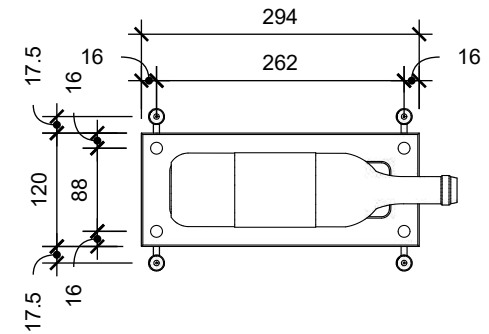

# LUMINA WINE DISPLAY | SINGLE WIDE

SPECIFICATION GUIDE

**FRONT VIEW**  
1:16

**SIDE VIEW**  
1:16

**SIDE DETAIL**  
1:4

**TOP VIEW**  
1:8

**NOTE:**  
ALL SHELF SPACINGS MEASURED  
FROM CENTER OF RODS

## SINGLE WIDE DENSITY 175mm SHELF SPACING

| HEIGHT          | BOTTLES | A   | B   |
|-----------------|---------|-----|-----|
| 6'-0" (1829mm)  | 9       | 258 | 171 |
| 6'-6"(1981mm)   | 10      | 247 | 160 |
| 7'-0" (2134mm)  | 11      | 235 | 148 |
| 7'-6"(2286mm)   | 12      | 224 | 137 |
| 8'-0" (2438mm)  | 13      | 213 | 126 |
| 8'-6"(2591mm)   | 14      | 201 | 114 |
| 9'-0" (2743mm)  | 15      | 191 | 102 |
| 9'-6" (2896mm)  | 15      | 266 | 179 |
| 10'-0" (3048mm) | 16      | 255 | 168 |
| 10'-6"(3200mm)  | 17      | 244 | 157 |
| 11'-0" (3353mm) | 18      | 232 | 145 |
| 11'-6"(3505mm)  | 19      | 221 | 134 |
| 12'-0" (3658mm) | 20      | 210 | 123 |
| 12'-6"(3810mm)  | 21      | 198 | 112 |
| 13'-0" (3962mm) | 21      | 275 | 188 |

## TOTAL CABLE LENGTH

| HEIGHT | 6ft (1829mm)   | 6.5ft (1981mm) | 7ft (2134mm)  | 7.5ft (2286mm) | 8ft (2438mm)  | 8.5ft (2591mm) | 9ft (2743mm)   | 9.5ft (2896mm)  |
|--------|----------------|----------------|---------------|----------------|---------------|----------------|----------------|-----------------|
| CABLE  | 24 ft (7315mm) | 26 ft (7925mm) | 28ft (8534mm) | 30 ft (9144mm) | 32ft (9754mm) | 34ft (10363mm) | 36ft (10973mm) | 38 ft (11582mm) |

| HEIGHT | 10ft (3048mm)  | 10.5ft (3200mm) | 11ft (3353mm)  | 11.5ft (3505mm) | 12ft (3658mm)  | 12.5ft (3810mm) | 13ft (3962mm) |
|--------|----------------|-----------------|----------------|-----------------|----------------|-----------------|---------------|
| CABLE  | 40ft (12192mm) | 42ft (12802mm)  | 44ft (13411mm) | 46ft (14021mm)  | 48ft (14630mm) | 50ft (15240mm)  | 5ft (15850mm) |