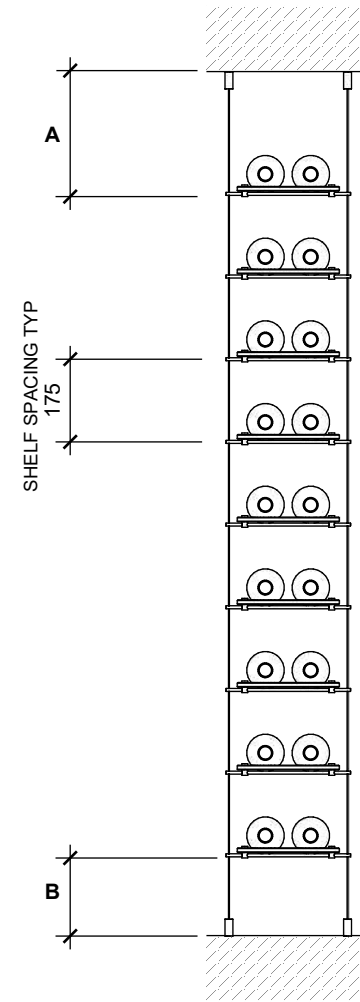

LUMINA WINE DISPLAY | DOUBLE WIDE

SPECIFICATION GUIDE

* SHELF SPACING MEASURED FROM
BOTTOM OF SHELF-STOP HARDWARE

FRONT VIEW
1:16

SIDE VIEW
1:16

SIDE DETAIL
1:4

TOP VIEW
1:8

NOTE:
ALL SHELF SPACINGS MEASURED
FROM CENTER OF RODS

LUMINA WINE DISPLAY | DOUBLE WIDE

SPECIFICATION GUIDE

DOUBLE WIDE DENSITY 175mm SHELF SPACING

HEIGHT	BOTTLES	A	B
6'-0" (1829mm)	18	258	171
6'-6"(1981mm)	20	247	160
7'-0" (2134mm)	22	235	148
7'-6"(2286mm)	24	224	137
8'-0" (2438mm)	26	213	126
8'-6"(2591mm)	28	201	114
9'-0" (2743mm)	30	191	102
9'-6" (2896mm)	30	266	179
10'-0" (3048mm)	32	255	168
10'-6"(3200mm)	34	244	157
11'-0" (3353mm)	36	232	145
11'-6"(3505mm)	38	221	134
12'-0" (3658mm)	40	210	123
12'-6"(3810mm)	42	198	112
13'-0" (3962mm)	42	275	188

spacing measurements in mm

TOTAL CABLE LENGTH

HEIGHT	6ft (1829mm)	6.5ft (1981mm)	7ft (2134mm)	7.5ft (2286mm)	8ft (2438mm)	8.5ft (2591mm)	9ft (2743mm)	9.5ft (2896mm)
CABLE	24 ft (7315mm)	26 ft (7925mm)	28ft (8534mm)	30 ft (9144mm)	32ft (9754mm)	34ft (10363mm)	36ft (10973mm)	38 ft (11582mm)

HEIGHT	10ft (3048mm)	10.5ft (3200mm)	11ft (3353mm)	11.5ft (3505mm)	12ft (3658mm)	12.5ft (3810mm)	13ft (3962mm)
CABLE	40ft (12192mm)	42ft (12802mm)	44ft (13411mm)	46ft (14021mm)	48ft (14630mm)	50ft (15240mm)	5ft (15850mm)