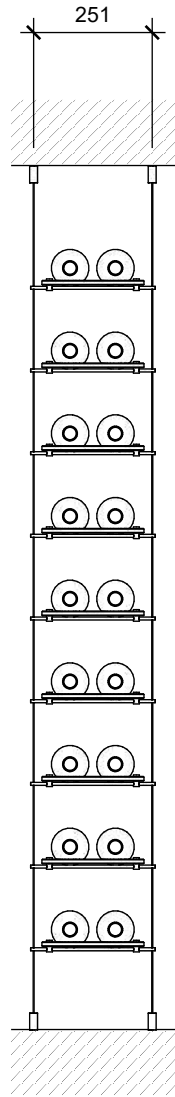

LUMINA WINE DISPLAY | DOUBLE WIDE

SPECIFICATION GUIDE

* SHELF SPACING MEASURED FROM
BOTTOM OF SHELF-STOP HARDWARE

FRONT VIEW
1:16

SIDE VIEW
1:16

SIDE DETAIL
1:4

TOP VIEW
1:8

NOTE:
ALL SHELF SPACINGS MEASURED
FROM CENTER OF RODS

LUMINA WINE DISPLAY | DOUBLE WIDE

SPECIFICATION GUIDE

DOUBLE WIDE DENSITY 175mm SHELF SPACING

HEIGHT	BOTTLES	A	B
6'-0" (1829mm)	18	258	171
6'-6"(1981mm)	20	247	160
7'-0" (2134mm)	22	235	148
7'-6"(2286mm)	24	224	137
8'-0" (2438mm)	26	213	126
8'-6"(2591mm)	28	201	114
9'-0" (2743mm)	30	191	102
9'-6" (2896mm)	30	266	179
10'-0" (3048mm)	32	255	168
10'-6"(3200mm)	34	244	157
11'-0" (3353mm)	36	232	145
11'-6"(3505mm)	38	221	134
12'-0" (3658mm)	40	210	123
12'-6"(3810mm)	42	198	112
13'-0" (3962mm)	42	275	188

spacing measurements in mm

TOTAL CABLE LENGTH

HEIGHT	6ft (1829mm)	6.5ft (1981mm)	7ft (2134mm)	7.5ft (2286mm)	8ft (2438mm)	8.5ft (2591mm)	9ft (2743mm)	9.5ft (2896mm)
CABLE	24 ft (7315mm)	26 ft (7925mm)	28ft (8534mm)	30 ft (9144mm)	32ft (9754mm)	34ft (10363mm)	36ft (10973mm)	38 ft (11582mm)

HEIGHT	10ft (3048mm)	10.5ft (3200mm)	11ft (3353mm)	11.5ft (3505mm)	12ft (3658mm)	12.5ft (3810mm)	13ft (3962mm)
CABLE	40ft (12192mm)	42ft (12802mm)	44ft (13411mm)	46ft (14021mm)	48ft (14630mm)	50ft (15240mm)	5ft (15850mm)