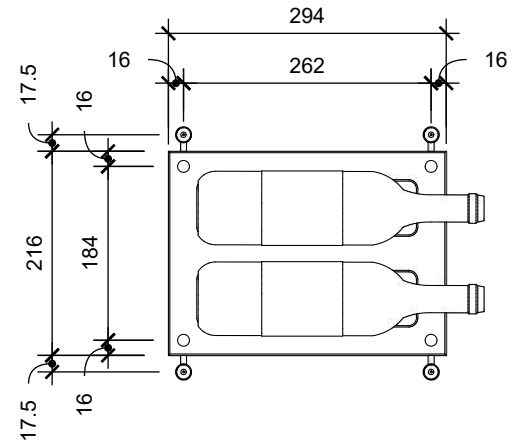

LUMINA WINE DISPLAY | DOUBLE WIDE

SPECIFICATION GUIDE

* SHELF SPACING MEASURED FROM
BOTTOM OF SHELF-STOP HARDWARE

FRONT VIEW
1:16

SIDE VIEW
1:16

SIDE DETAIL
1:4

TOP VIEW
1:8

NOTE:
ALL SHELF SPACINGS MEASURED
FROM CENTER OF RODS

LUMINA WINE DISPLAY | DOUBLE WIDE

SPECIFICATION GUIDE

DOUBLE WIDE DENSITY 175mm SHELF SPACING

HEIGHT	BOTTLES	A	B
6'-0" (1829mm)	18	258	171
6'-6"(1981mm)	20	247	160
7'-0" (2134mm)	22	235	148
7'-6"(2286mm)	24	224	137
8'-0" (2438mm)	26	213	126
8'-6"(2591mm)	28	201	114
9'-0" (2743mm)	30	191	102
9'-6" (2896mm)	30	266	179
10'-0" (3048mm)	32	255	168
10'-6"(3200mm)	34	244	157
11'-0" (3353mm)	36	232	145
11'-6"(3505mm)	38	221	134
12'-0" (3658mm)	40	210	123
12'-6"(3810mm)	42	198	112
13'-0" (3962mm)	42	275	188

spacing measurements in mm

TOTAL CABLE LENGTH

HEIGHT	6ft (1829mm)	6.5ft (1981mm)	7ft (2134mm)	7.5ft (2286mm)	8ft (2438mm)	8.5ft (2591mm)	9ft (2743mm)	9.5ft (2896mm)
CABLE	24 ft (7315mm)	26 ft (7925mm)	28ft (8534mm)	30 ft (9144mm)	32ft (9754mm)	34ft (10363mm)	36ft (10973mm)	38 ft (11582mm)

HEIGHT	10ft (3048mm)	10.5ft (3200mm)	11ft (3353mm)	11.5ft (3505mm)	12ft (3658mm)	12.5ft (3810mm)	13ft (3962mm)
CABLE	40ft (12192mm)	42ft (12802mm)	44ft (13411mm)	46ft (14021mm)	48ft (14630mm)	50ft (15240mm)	5ft (15850mm)