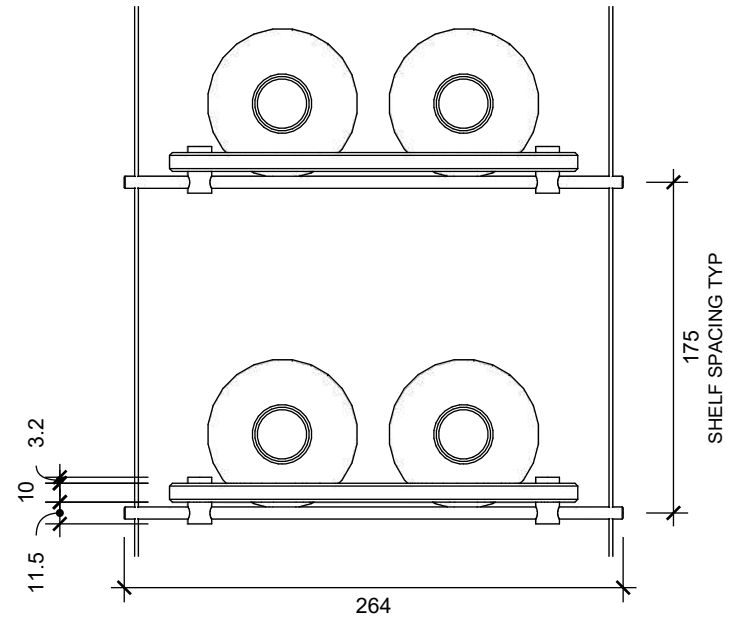

LUMINA WINE DISPLAY | DOUBLE WIDE

SPECIFICATION GUIDE

* SHELF SPACING MEASURED FROM
BOTTOM OF SHELF-STOP HARDWARE

FRONT VIEW
1:16

SIDE VIEW
1:16

SIDE DETAIL
1:4

TOP VIEW
1:8

NOTE:
ALL SHELF SPACINGS MEASURED
FROM CENTER OF RODS

LUMINA WINE DISPLAY | DOUBLE WIDE

SPECIFICATION GUIDE

DOUBLE WIDE DENSITY 175mm SHELF SPACING

HEIGHT	BOTTLES	A	B
6'-0" (1829mm)	18	258	171
6'-6"(1981mm)	20	247	160
7'-0" (2134mm)	22	235	148
7'-6"(2286mm)	24	224	137
8'-0" (2438mm)	26	213	126
8'-6"(2591mm)	28	201	114
9'-0" (2743mm)	30	191	102
9'-6" (2896mm)	30	266	179
10'-0" (3048mm)	32	255	168
10'-6"(3200mm)	34	244	157
11'-0" (3353mm)	36	232	145
11'-6"(3505mm)	38	221	134
12'-0" (3658mm)	40	210	123
12'-6"(3810mm)	42	198	112
13'-0" (3962mm)	42	275	188

spacing measurements in mm

TOTAL CABLE LENGTH

HEIGHT	6ft (1829mm)	6.5ft (1981mm)	7ft (2134mm)	7.5ft (2286mm)	8ft (2438mm)	8.5ft (2591mm)	9ft (2743mm)	9.5ft (2896mm)
CABLE	24 ft (7315mm)	26 ft (7925mm)	28ft (8534mm)	30 ft (9144mm)	32ft (9754mm)	34ft (10363mm)	36ft (10973mm)	38 ft (11582mm)

HEIGHT	10ft (3048mm)	10.5ft (3200mm)	11ft (3353mm)	11.5ft (3505mm)	12ft (3658mm)	12.5ft (3810mm)	13ft (3962mm)
CABLE	40ft (12192mm)	42ft (12802mm)	44ft (13411mm)	46ft (14021mm)	48ft (14630mm)	50ft (15240mm)	5ft (15850mm)