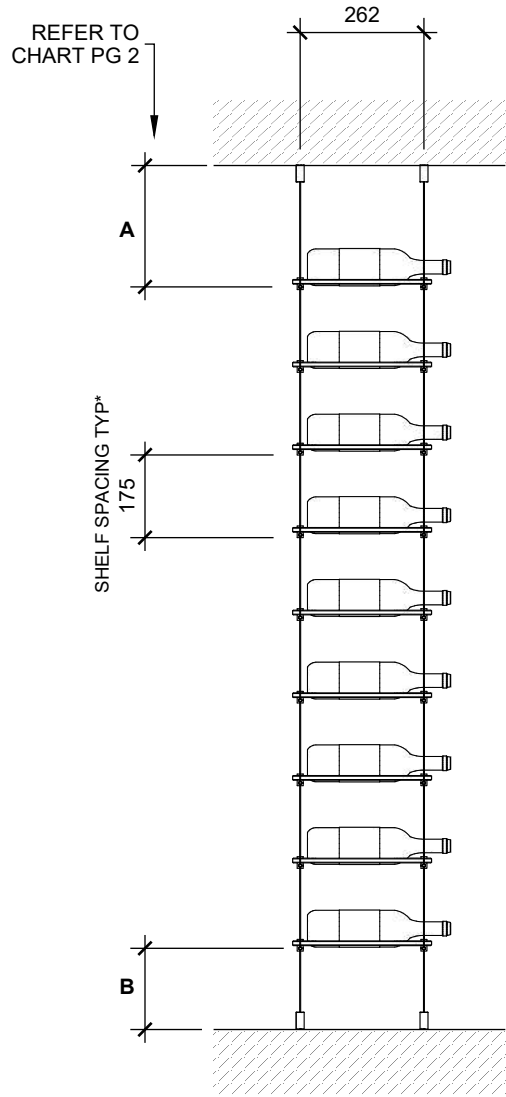

LUMINA WINE DISPLAY | DOUBLE WIDE

SPECIFICATION GUIDE

* SHELF SPACING MEASURED FROM
BOTTOM OF SHELF-STOP HARDWARE

FRONT VIEW
1:16

SIDE VIEW
1:16

SIDE DETAIL
1:4

TOP VIEW
1:8

NOTE:
ALL SHELF SPACINGS MEASURED
FROM CENTER OF RODS

LUMINA WINE DISPLAY | DOUBLE WIDE

SPECIFICATION GUIDE

DOUBLE WIDE DENSITY 175mm SHELF SPACING

HEIGHT	BOTTLES	A	B
6'-0" (1829mm)	18	258	171
6'-6"(1981mm)	20	247	160
7'-0" (2134mm)	22	235	148
7'-6"(2286mm)	24	224	137
8'-0" (2438mm)	26	213	126
8'-6"(2591mm)	28	201	114
9'-0" (2743mm)	30	191	102
9'-6" (2896mm)	30	266	179
10'-0" (3048mm)	32	255	168
10'-6"(3200mm)	34	244	157
11'-0" (3353mm)	36	232	145
11'-6"(3505mm)	38	221	134
12'-0" (3658mm)	40	210	123
12'-6"(3810mm)	42	198	112
13'-0" (3962mm)	42	275	188

spacing measurements in mm

TOTAL CABLE LENGTH

HEIGHT	6ft (1829mm)	6.5ft (1981mm)	7ft (2134mm)	7.5ft (2286mm)	8ft (2438mm)	8.5ft (2591mm)	9ft (2743mm)	9.5ft (2896mm)
CABLE	24 ft (7315mm)	26 ft (7925mm)	28ft (8534mm)	30 ft (9144mm)	32ft (9754mm)	34ft (10363mm)	36ft (10973mm)	38 ft (11582mm)

HEIGHT	10ft (3048mm)	10.5ft (3200mm)	11ft (3353mm)	11.5ft (3505mm)	12ft (3658mm)	12.5ft (3810mm)	13ft (3962mm)
CABLE	40ft (12192mm)	42ft (12802mm)	44ft (13411mm)	46ft (14021mm)	48ft (14630mm)	50ft (15240mm)	5ft (15850mm)