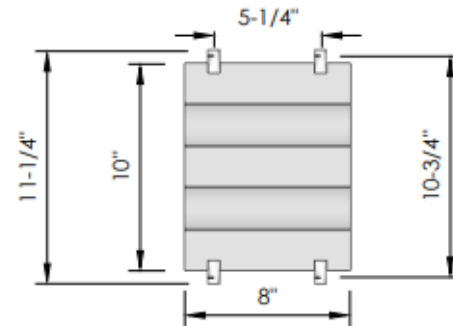

Float Racking: Double Glass Cradle & Clip Hardware

Specification Sheet

Perspective

Plan View

Elevation A

Elevation B